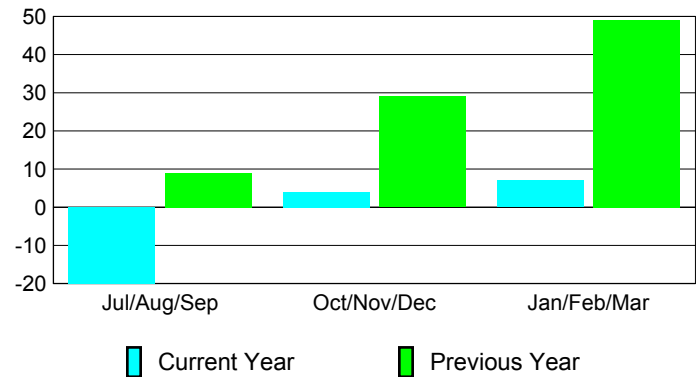

Gender Comparison 2009-2010

Jul/Aug/Sep

Oct/Nov/Dec

Jan/Feb/Mar

Male

Female