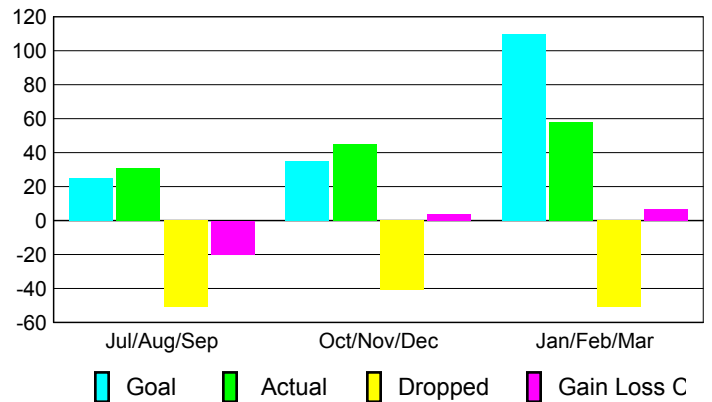

### YTD Status Quo Clubs 2009-2010

Status Quo Clubs Compared to Status Quo Members

## MEMBERSHIP

**Membership Results**  
2009-2010

**Membership**  
2008-2009

Month	Net Memb Goal	Actual New Memb	Actual Dropped Memb	Gain/Loss of Memb	Gain/Loss of Memb
Jul/Aug/Sep	25	31	-51	-20	9
Oct/Nov/Dec	35	45	-41	4	29
Jan/Feb/Mar	110	58	-51	7	49
<b>Totals</b>	<b>170</b>	<b>134</b>	<b>-143</b>	<b>-9</b>	<b>87</b>

### Membership Results 2009-2010

Goal, New, Dropped, Gain/Loss

### Comparison of Membership Gain/Loss

Current Year Compared to the Previous Year